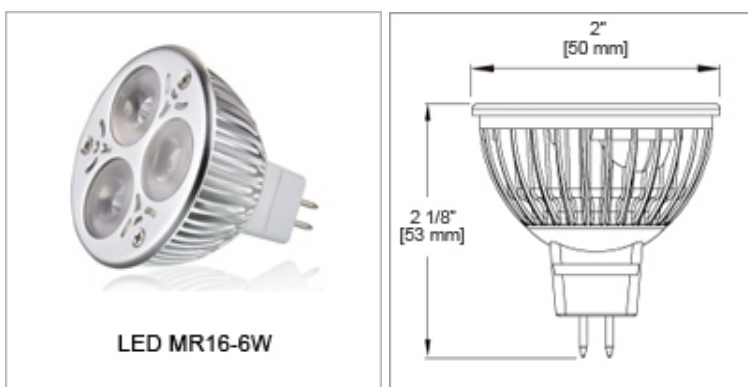

## L6MR16-45WW or L6MR16-45CW

This innovated LED MR16 dimmable light bulb has a Luminous Flux of 390LM in Cool White and 300LM in Warm White. The Color Temperature (K) is 6000K in Cool White and 3000K in Warm White.

<b>Model Number</b>	L6MR16-45WW (Warm White) or L6MR16-45CW (Cool White)
<b>Color</b>	Warm White or Cool White
<b>Input Voltage</b>	12V DC/AC
<b>Life</b>	50,000h
<b>LED Chip</b>	3pcs 2W , CREE LED
<b>Power</b>	6Watts (Dimmable)
<b>Beam Angle</b>	45 degrees
<b>Certificate</b>	UL Listed E332478
<b>Size</b>	Diam. 2" x 2 1/8" H.
<b>Base</b>	GX5.3