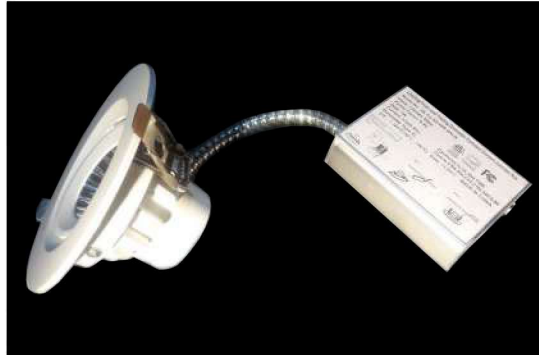

## 9-Watt LED Round Recessed Gimbal

Model Number: QL-CL-R3-WW-WH-R

---

### Photometric Characteristics:

**Light Source:** 1 x 9 Watts LED  
**Color Temperature:** 3000K (Warm White)  
**Lumen Output:** 700-750lm (Warm White)  
**Beam Angle:** 32 Degrees  
**Color Rendering Index:** CRI>80  
**Effective Lifetime:** >30,000hrs

### Mechanical Characteristics:

**Method of Installation:** Recessed Mounted with Spring  
**Dimensions:** Ø5" x 2 5/8" H  
**Cutout Size:** Ø4"  
**IP Rating:** IP40  
**Finish:** White  
**Protection Rating:** Indoor Use Only