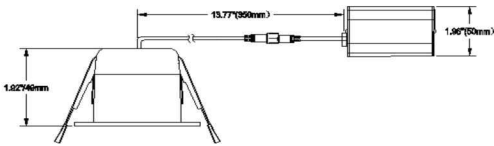

FUTURA LIGHTING

LED Mini Recessed Downlight 1 Cell Type IC

Model Number: FL-01C05W-WW-38-WHT

Voltage	120VAC/60Hz
Wattage	5W
Chip	CREE JR5050AWT
Lumen	≥ 400 lm(3000K, 38°)
Beam Angle	38°
CRI	CRI>90
CCT	3000K
Driver	Isolated Driver
Power Factor	>0.9
Dimmable	10%-100%
Label Environment	Damp Location
Life Span	L70/50,000Hours
Certificate	ETL (Energy Star/T24 Pending)

INSTALLATION

DIMENSION

Product Size	2.5\"/>
Cut Out	2.04\"/>

COMPONENT

Material	Die-cast aluminum
Colour	Matte White

LUMINOUS INTENSITY DISTRIBUTION CURVE

CUT OUT FORMAT