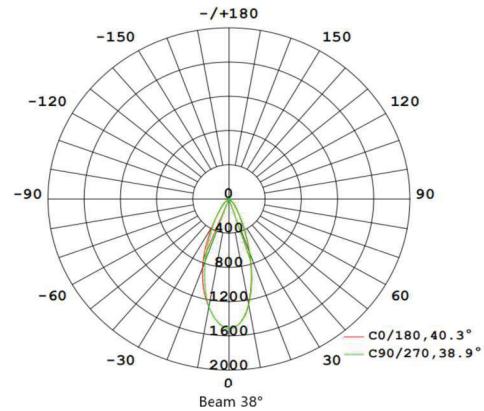

FUTURA LIGHTING

LED Mini Recessed Downlight 1 Cell Type IC

Model Number: FL-01C05W-WW-38-WHT

Voltage	120VAC/60Hz
Wattage	5W
Chip	CREE JR5050AWT
Lumen	≥ 400 lm(3000K, 38°)
Beam Angle	38°
CRI	CRI>90
CCT	3000K
Driver	Isolated Driver
Power Factor	>0.9
Dimmable	10%-100%
Label Environment	Damp Location
Life Span	L70/50,000Hours
Certificate	ETL (Energy Star/T24 Pending)

INSTALLATION

DIMENSION

Product Size	2.5\"/>
Cut Out	2.04\"/>

COMPONENT

Material	Die-cast aluminum
Colour	Matte White

LUMINOUS INTENSITY DISTRIBUTION CURVE

CUT OUT FORMAT