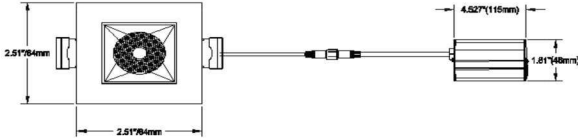

FUTURA LIGHTING

LED Mini Recessed Downlight 1 Cell Type IC

Model Number: FL-01C05W-WW-38-WHT

Voltage	120VAC/60Hz
Wattage	5W
Chip	CREE JR5050AWT
Lumen	≥ 400 lm(3000K, 38°)
Beam Angle	38°
CRI	CRI>90
CCT	3000K
Driver	Isolated Driver
Power Factor	>0.9
Dimmable	10%-100%
Label Environment	Damp Location
Life Span	L70/50,000Hours
Certificate	ETL (Energy Star/T24 Pending)

INSTALLATION

DIMENSION

Product Size	2.5\"/>
Cut Out	2.04\"/>

COMPONENT

Material	Die-cast aluminum
Colour	Matte White

LUMINOUS INTENSITY DISTRIBUTION CURVE

CUT OUT FORMAT