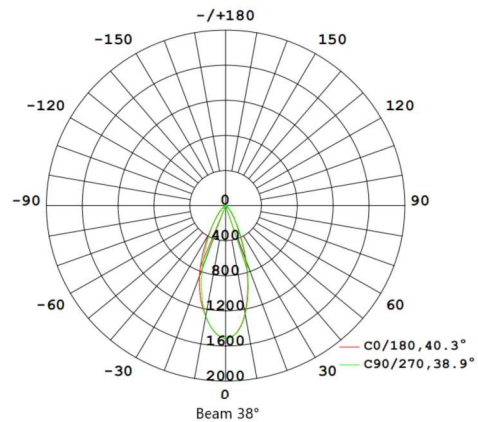

FUTURA LIGHTING

LED Mini Recessed Downlight 5 Cells Type IC

Model Number: FL-05C15W-WW-38-WHT

Voltage	120VAC/60Hz
Wattage	15W
Chip	CREE XPG2
Lumen	≥ 1200 lm(3500K, 38°)
Beam Angle	38°
CRI	CRI>90
CCT	3000K
Driver	Isolated Driver
Power Factor	>0.9
Dimmable	TRIAC/ELV 10%-100%
Label Environment	Damp Location
Life Span	L70/50,000Hours
Certificate	ETL (Energy Star/T24 Pending)

INSTALLATION

DIMENSION

Product Size	5.87" * 1.73" * 1.92" (147mm * 44mm * 49mm)
Cut Out	5.39" * 1.37" (137mm * 35mm)

COMPONENT

Material	Die-cast Aluminum
Colour	Matte White

LUMINOUS INTENSITY DISTRIBUTION CURVE

CUTOUT FORMAT