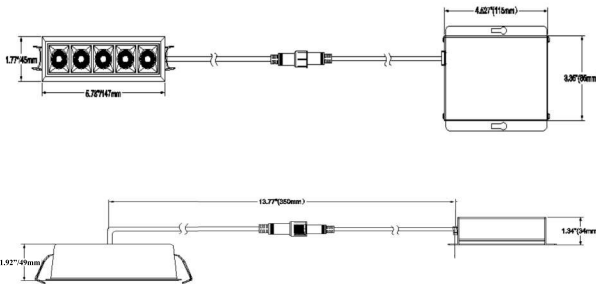

FUTURA LIGHTING

LED Mini Recessed Downlight 5 Cells Type IC

Model Number: FL-05C15W-WW-38-WHT

Voltage	120VAC/60Hz
Wattage	15W
Chip	CREE XPG2
Lumen	≥ 1200 lm(3500K, 38°)
Beam Angle	38°
CRI	CRI>90
CCT	3000K
Driver	Isolated Driver
Power Factor	>0.9
Dimmable	TRIAC/ELV 10%-100%
Label Environment	Damp Location
Life Span	L70/50,000Hours
Certificate	ETL (Energy Star/T24 Pending)

INSTALLATION

DIMENSION

Product Size	5.87" * 1.73" * 1.92" (147mm * 44mm * 49mm)
Cut Out	5.39" * 1.37" (137mm * 35mm)

COMPONENT

Material	Die-cast Aluminum
Colour	Matte White

LUMINOUS INTENSITY DISTRIBUTION CURVE

CUTOUT FORMAT