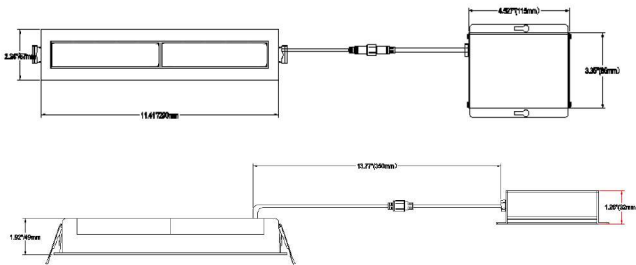

FUTURA LIGHTING

LED Mini Recessed Wall Washer 10 Cells Type IC

Model Number: FL-10C30W-WW-WHT

Voltage	120VAC/60Hz
Wattage	30W
Chip	CREE XPG2
Lumen	≥1500lm (3000K)
CRI	CRI>90
CCT	3000K
Driver	Isolated Driver
Power Factor	>0.9
Dimmable	TRIAC/ELV 10%-100%
Label Environment	Damp Location
Life Span	L70/50,000Hours
Certificate	ETL (Energy Star/T24 Pending)

INSTALLATION

DIMENSION

Product Size	11.4" * 2.24" * 1.92" (290mm * 57mm * 49mm)
Cut Out	10.9" * 1.53" (277mm * 39mm)

COMPONENT

Material	Die-cast Aluminum
Colour	Matt White

CUTOUT FORMAT