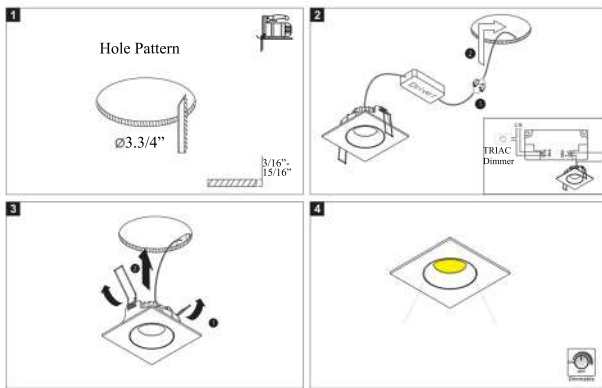

FUTURA LIGHTING

LED Recessed Gimbal

Model Number: FL-1175 02WW-S

| | |
|--------------------------|-----------------------|
| Voltage | 120V AC |
| Wattage | 15.54W |
| Lumen Output | 1122lm |
| Beam Angle | 37 degrees |
| Material | Aluminum |
| Electrical Level | Class II |
| IP Rating | IP20 |
| Light Color | Warm White |
| Color Temperature | 3000K |
| CRI | 90 |
| Driver Power | 18.29W |
| Dimmable | Yes with TRIAC Dimmer |

INSTALLATION

DIMENSIONS

| | |
|--------------------|---------------------------------|
| Size | L: 4 3/16" x W: 4 3/16" x H: 2" |
| Cutout Size | 3 3/4" |

LUMINOUS INTENSITY DISTRIBUTION CURVE

3D MODULE & LINE DRAWING