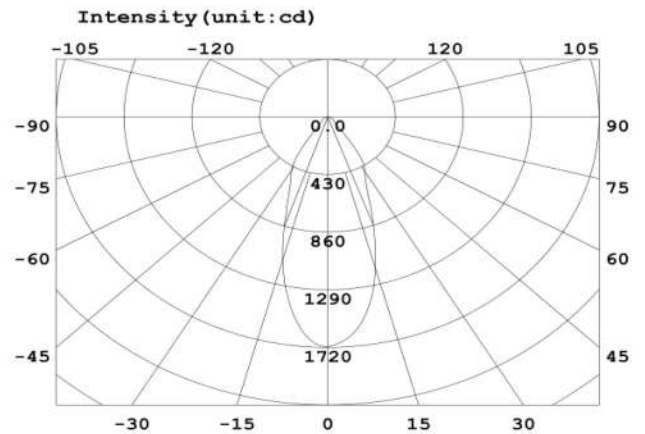

FUTURA LIGHTING

LED Recessed Gimbal

Model Number: FL-1175 02WW-S

| | |
|--------------------------|-----------------------|
| Voltage | 120V AC |
| Wattage | 15.54W |
| Lumen Output | 1122lm |
| Beam Angle | 37 degrees |
| Material | Aluminum |
| Electrical Level | Class II |
| IP Rating | IP20 |
| Light Color | Warm White |
| Color Temperature | 3000K |
| CRI | 90 |
| Driver Power | 18.29W |
| Dimmable | Yes with TRIAC Dimmer |

INSTALLATION

DIMENSIONS

| | |
|--------------------|---------------------------------|
| Size | L: 4 3/16" x W: 4 3/16" x H: 2" |
| Cutout Size | 3 3/4" |

LUMINOUS INTENSITY DISTRIBUTION CURVE

3D MODULE & LINE DRAWING